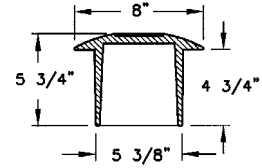

V- 8457-1 MUSHROOM COVER

Heavy duty
Fits inside 6" ID pipe

Options
"S" or "G" marking

8464 DROP-IN VALVE COVER

Heavy duty

Options
Special lettered covers

8464 Drop-In Valve Cover

Catalog Number	Pipe I.D.	A Cover Dia.	B Skirt Dia.	C Cover Thk.	D Height
8464	6	7 3/8	5 1/2	7/16	2 3/4

Note: All dimensions are in inches.

V-8502 CLEANOUT FRAME & COVER

Light duty (Non-traffic)

Options
Special lettered covers

Supplied By:

877-903-7246

www.trenchdrainsupply.com