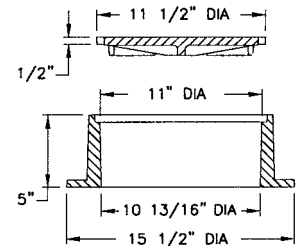

V- 8457-1 MUSHROOM COVER

Heavy duty
Fits inside 6" ID pipe

Options
"S" or "G" marking

8464 DROP-IN VALVE COVER

Heavy duty

Options
Special lettered covers

8464 Drop-In Valve Cover

Catalog Number	Pipe I.D.	A Cover Dia.	B Skirt Dia.	C Cover Thk.	D Height
8464	6	7 3/8	5 1/2	7/16	2 3/4

Note: All dimensions are in inches.

V-8502 CLEANOUT FRAME & COVER

Light duty (Non-traffic)

Options
Special lettered covers

Supplied By:

877-903-7246

www.trenchdrainsupply.com