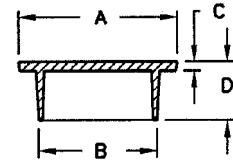

V- 8457-1 MUSHROOM COVER

Heavy duty
Fits inside 6" ID pipe

Options
"S" or "G" marking

8464 DROP-IN VALVE COVER

Heavy duty

Options
Special lettered covers

8464 Drop-In Valve Cover

Catalog Number	Pipe I.D.	A Cover Dia.	B Skirt Dia.	C Cover Thk.	D Height
8464	6	7 3/8	5 1/2	7/16	2 3/4

Note: All dimensions are in inches.

V-8502 CLEANOUT FRAME & COVER

Light duty (Non-traffic)

Options
Special lettered covers

Supplied By:

877-903-7246

www.trenchdrainsupply.com